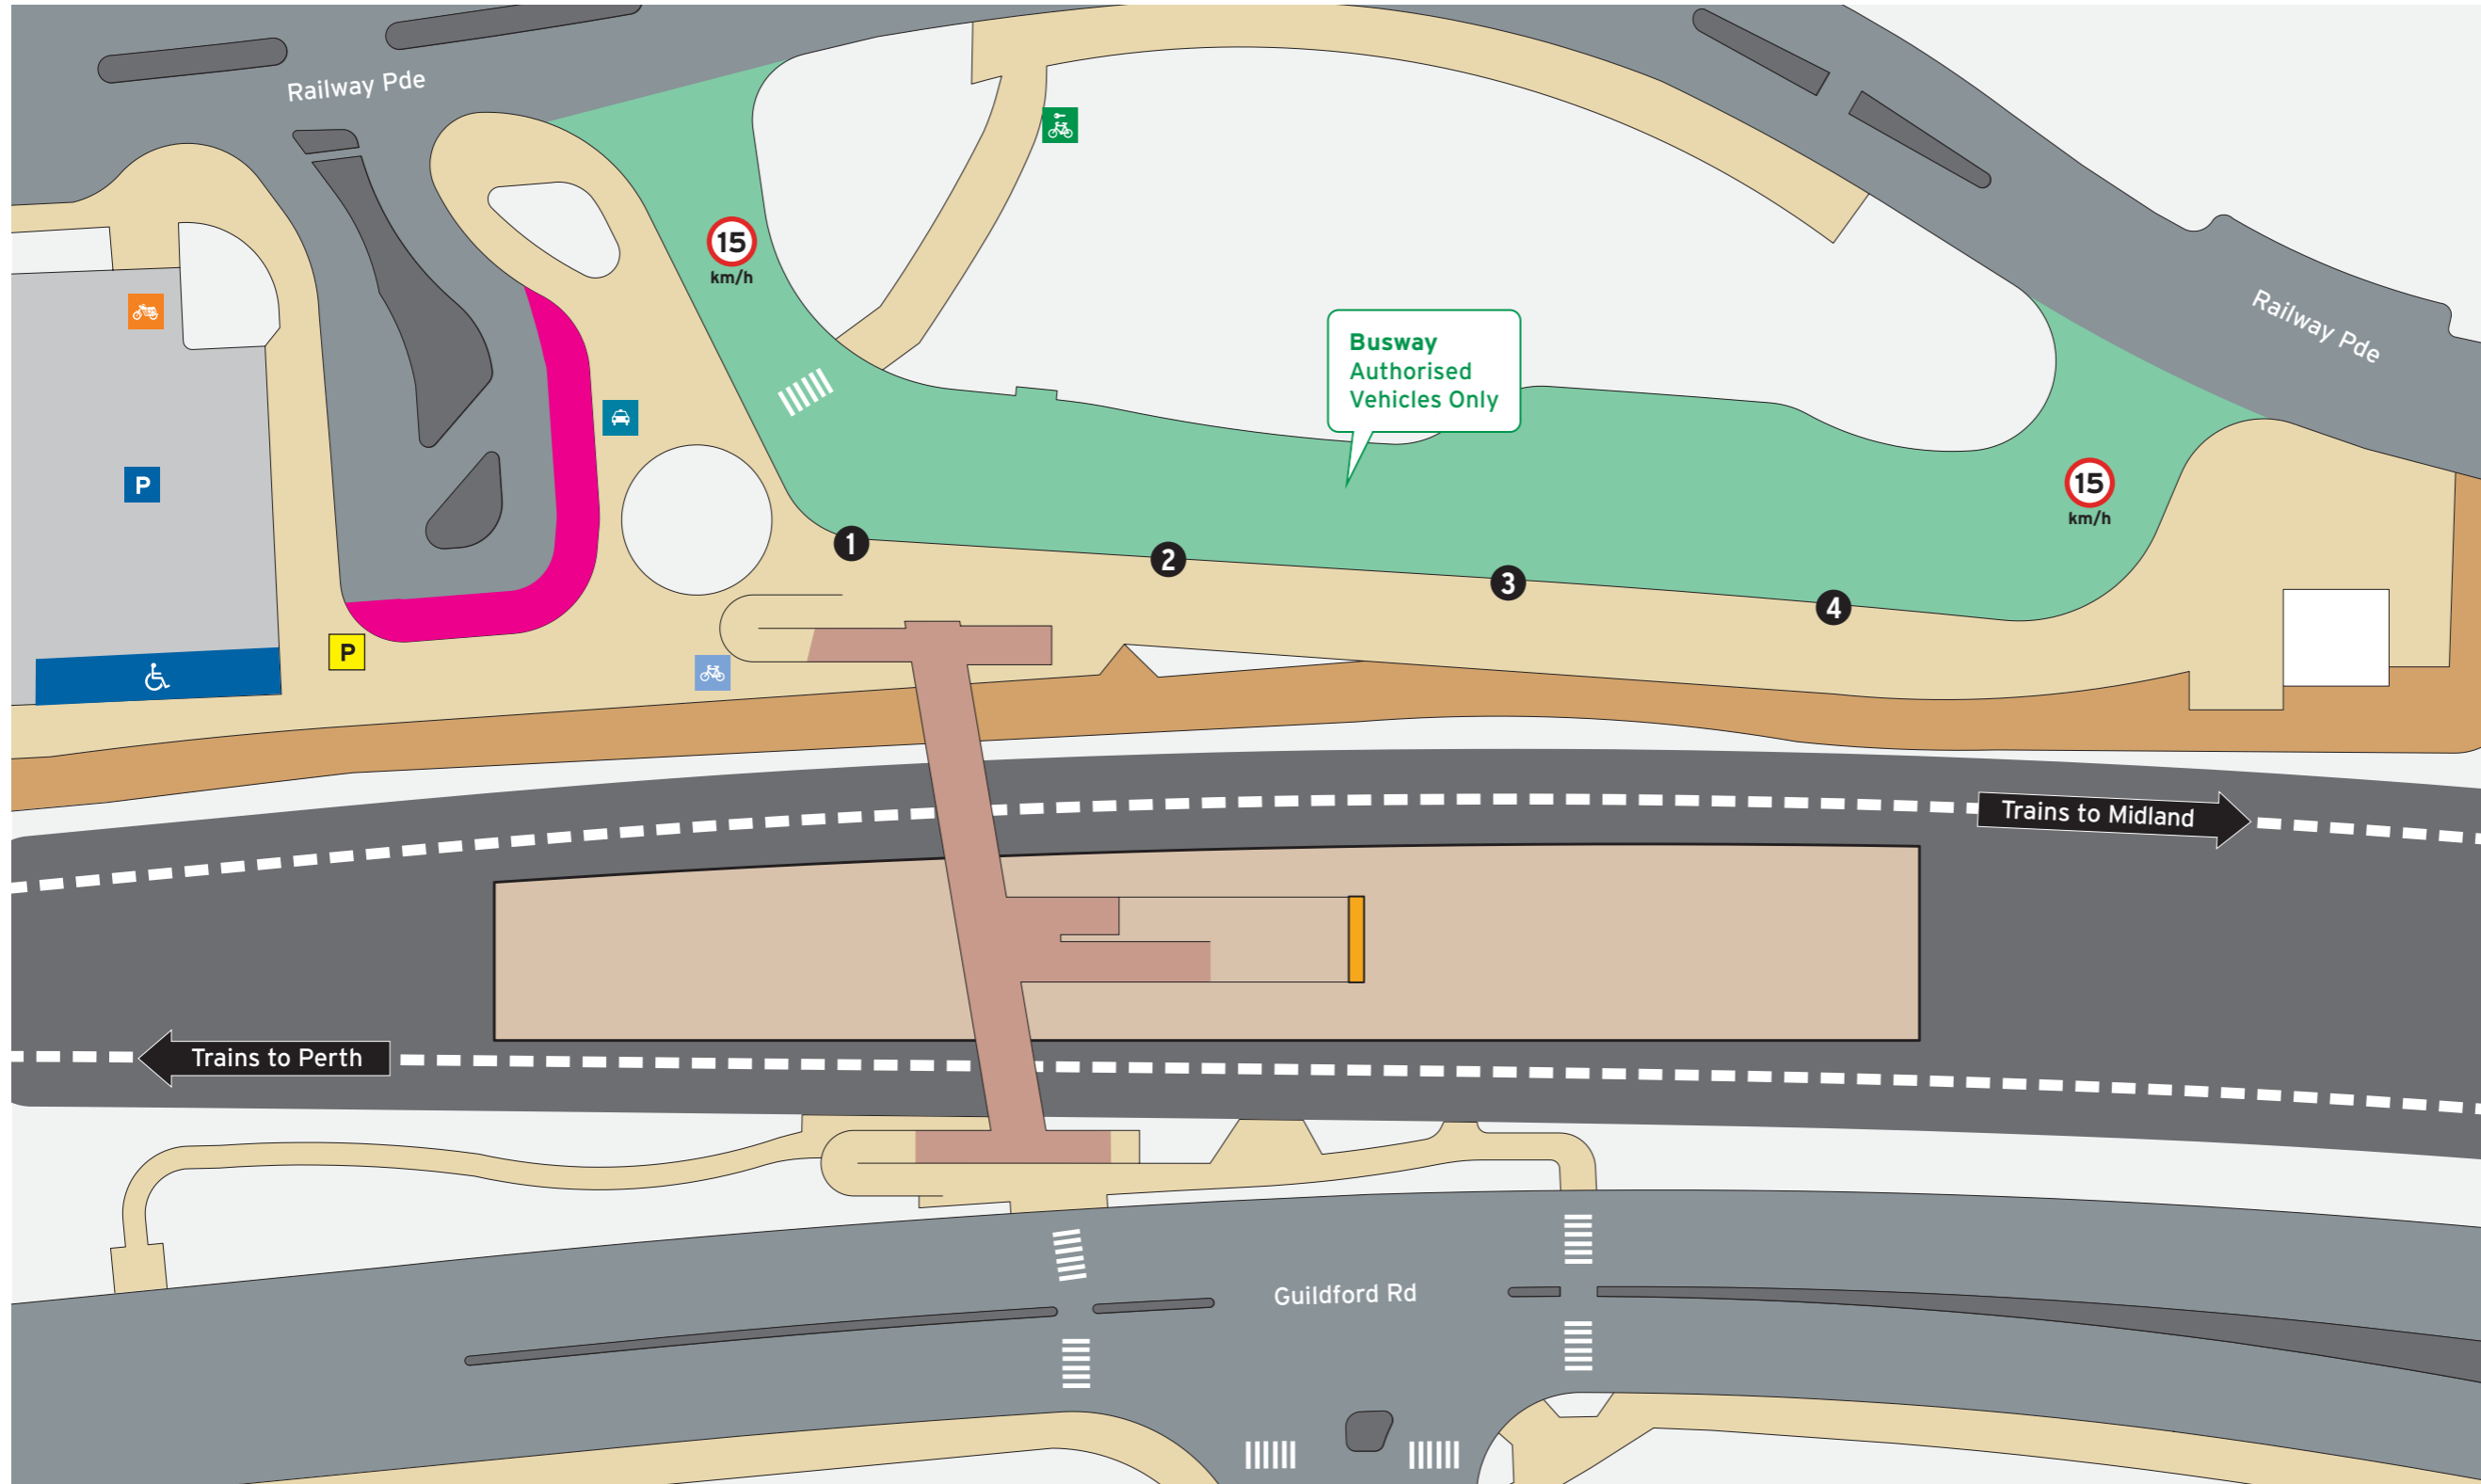

### Bus Stands

Stand	Route
1	47 355, 356 to Galleria Bus Stn 654 to Perth Stadium 901 Train replacement to Perth
2	355 to Whiteman Park Stn
3	356 to Ballajura Stn
4	357 Set Down 901 Train replacement to Midland Stn

### Legend

North Point	Bus Stand Number	Toilets - Male & Female Accessible Baby Change Room	Transperth Parking	Stairs	Road	Concourse & Ramp
Walking/Accessible Path	Pedestrian Access	Ticket Barrier	Escalator	Escalator	Pathways	Principal Shared Path
Bicycle Access	Lift	Non-Accessible Area	Platform	Busway		

### Legend

	<b>1</b> Bus Stand Number	<b>P</b> Transperth Parking	Bike Shelter	Ticket Barrier	Road	Concourse & Ramp
North Point	Walking/Accessible Path	ACROD Parking	Motorbikes		Pathways	Principal Shared Path
	Pedestrian Access	SmartParker Machine	Bike U-rails		Non-Accessible Area	Busway
	Bicycle Access	Short Term Parking	Taxi		Platform	